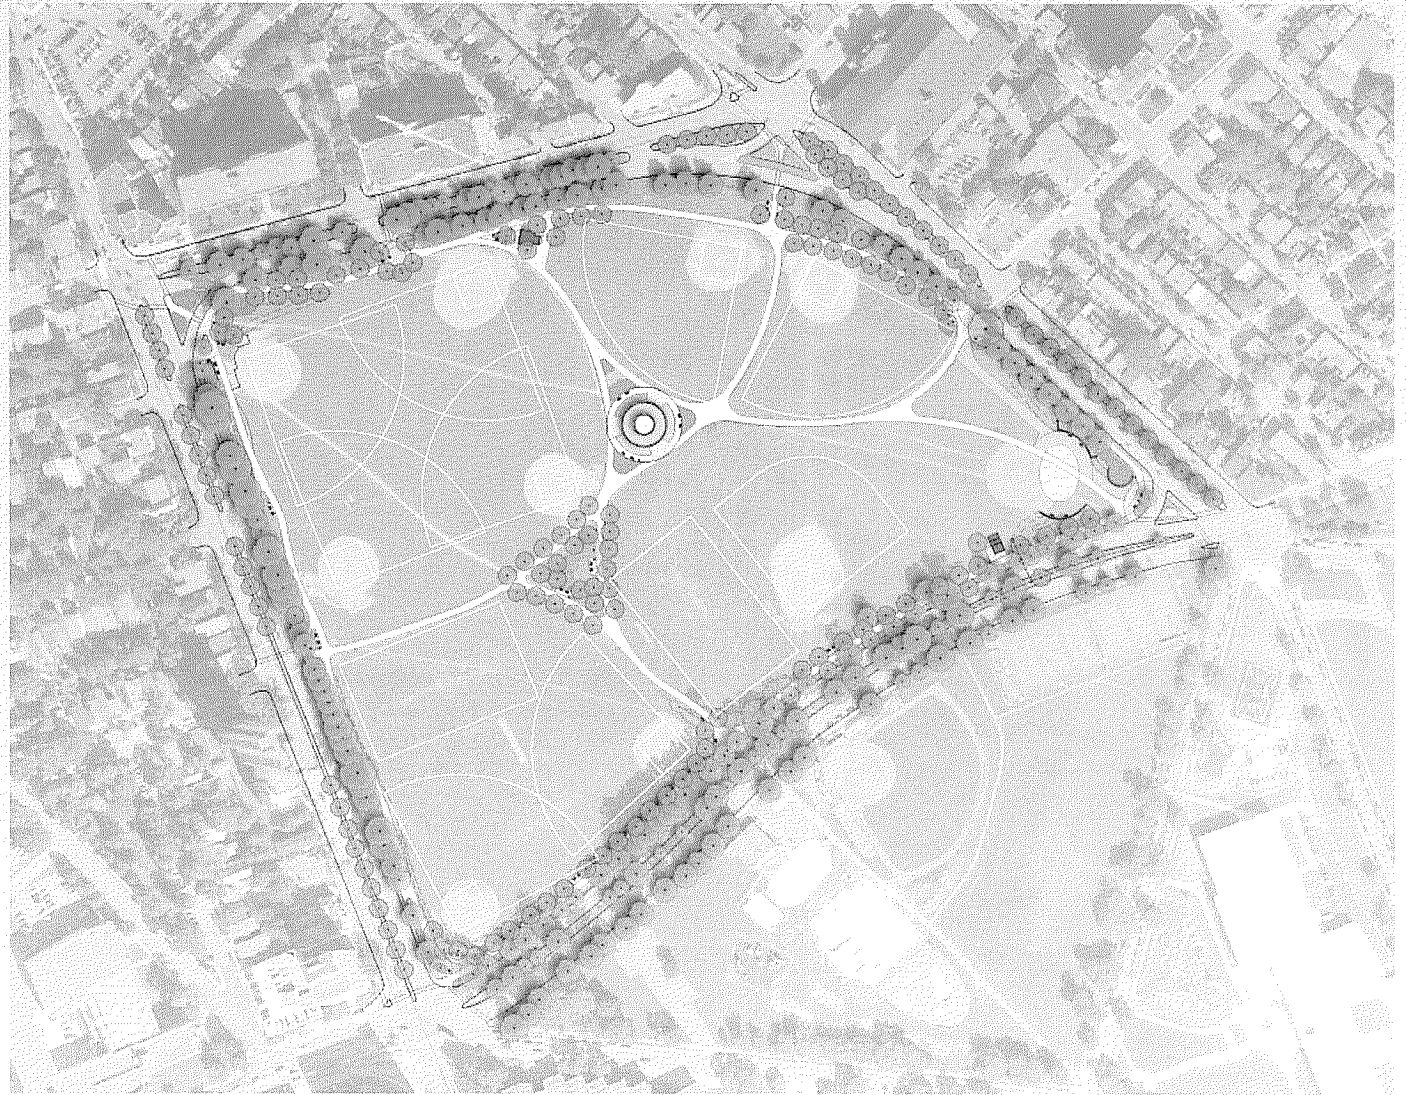

Trees and Landscaping

New Park Lighting

Improved Pathways

Seating Areas

Neighbourhood
Entrance Plazas

Special Events Plaza

Fountain Redesign

Public Art
Opportunities

Halifax North Common – Key Features