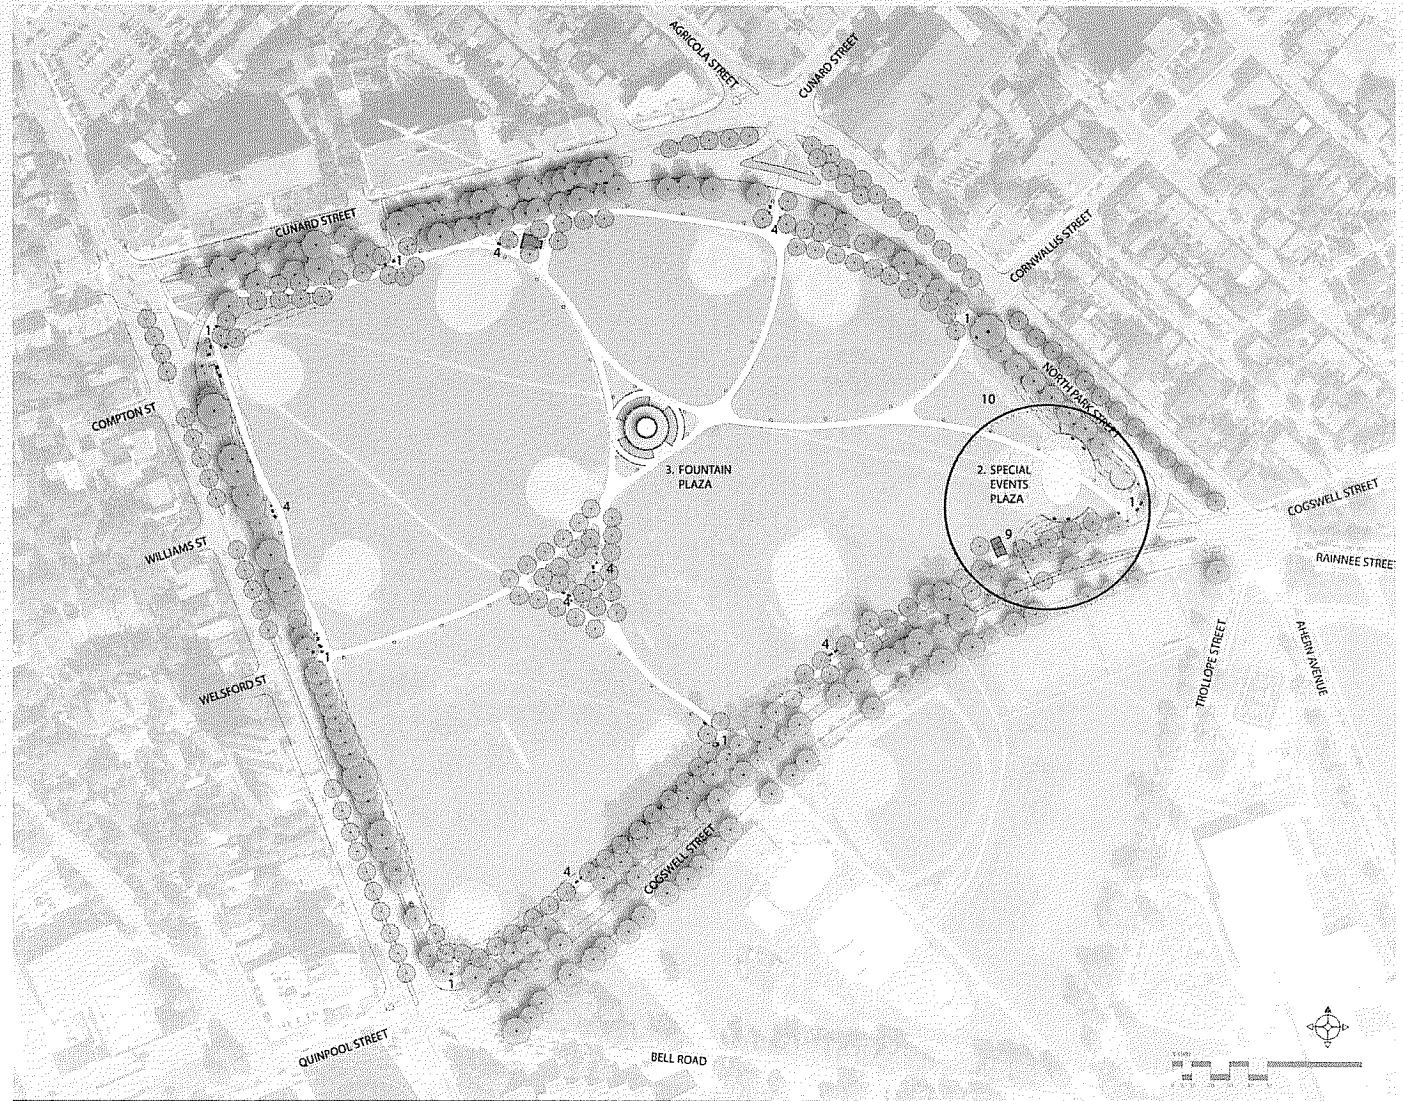

Benches
Seat Walls

Neighbourhood Entrance – Robie & Cunard

Halifax North Common Master Plan

AT Trail

Trees &
Planting

Benches

Kiosk

Neighbourhood Entrance – Robie & Cogswell

Halifax North Common Master Plan

Benches

Trees

Special
Paving

Neighbourhood Entrance – Cogswell Crosswalk

Halifax North Common Master Plan

Special Events Plaza

Halifax North Common – Key Features

Grass
Reinforcing

Seat Walls

Plaza
Paving

Seating
Area

New
Building

Permanent
Power

Special Events Plaza – North Park & Cogswell

Halifax North Common Master Plan