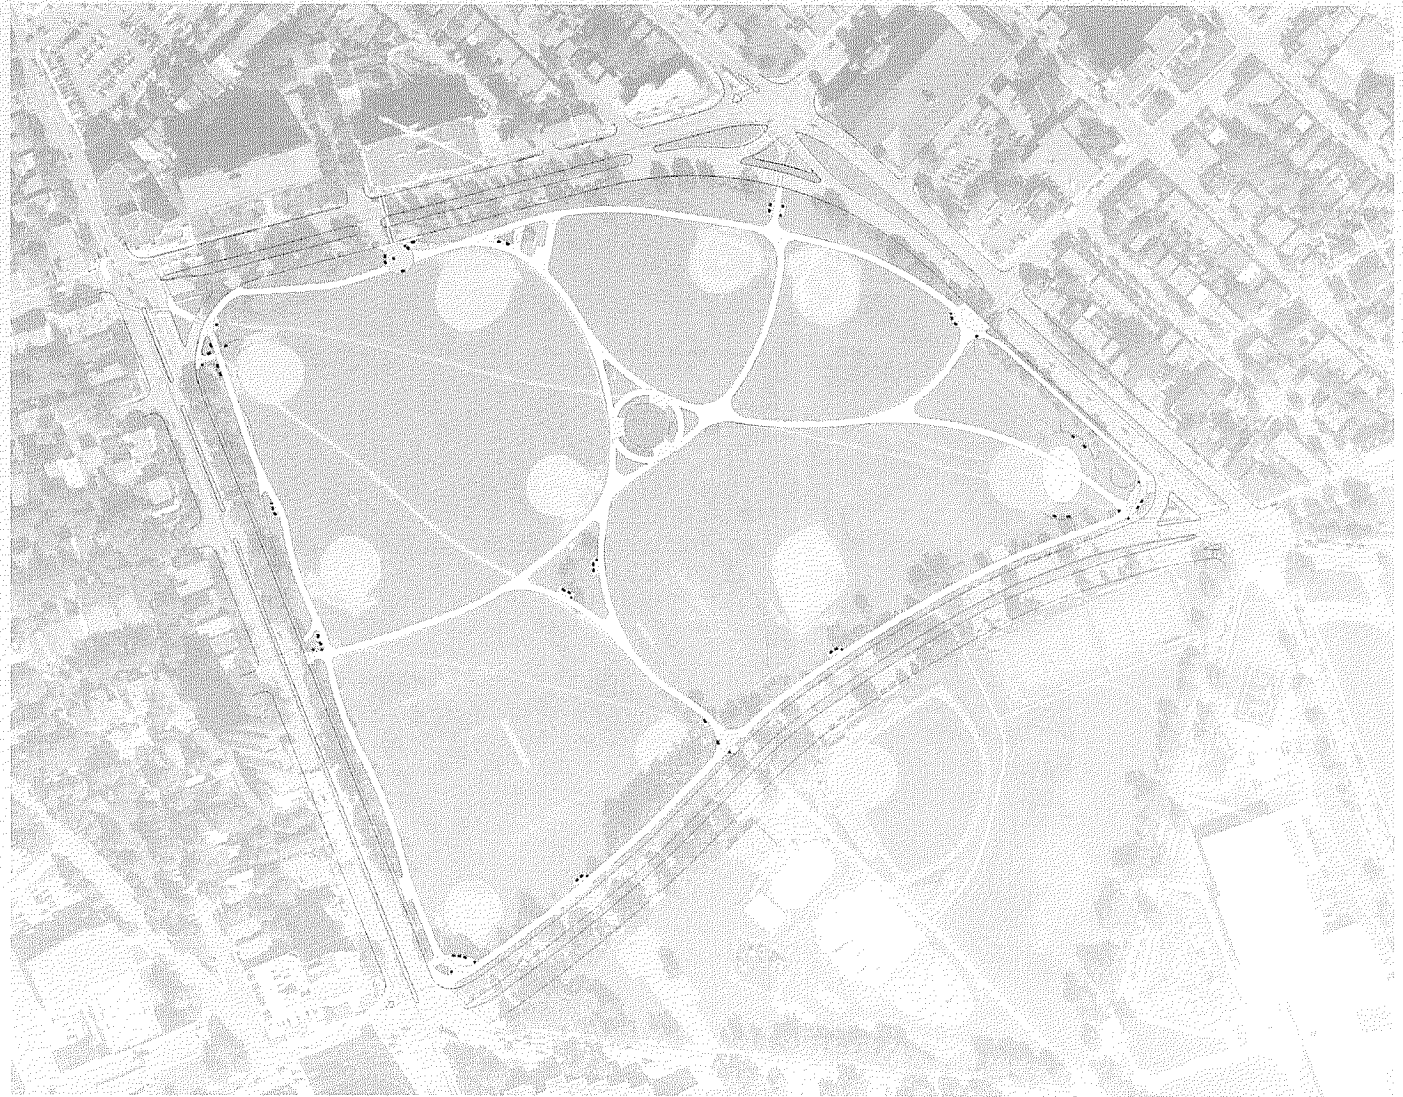

New Park Lighting:

- Pathway Lighting
- Gateway Lighting
- Special Lighting for Fountain & Plaza

Improved Pathways:

- Widen Existing Paths
- Perimeter Loop
- Widen Sidewalk along Cogswell
- New Path to Cogswell/ North Park Intersection

Halifax North Common – Key Features