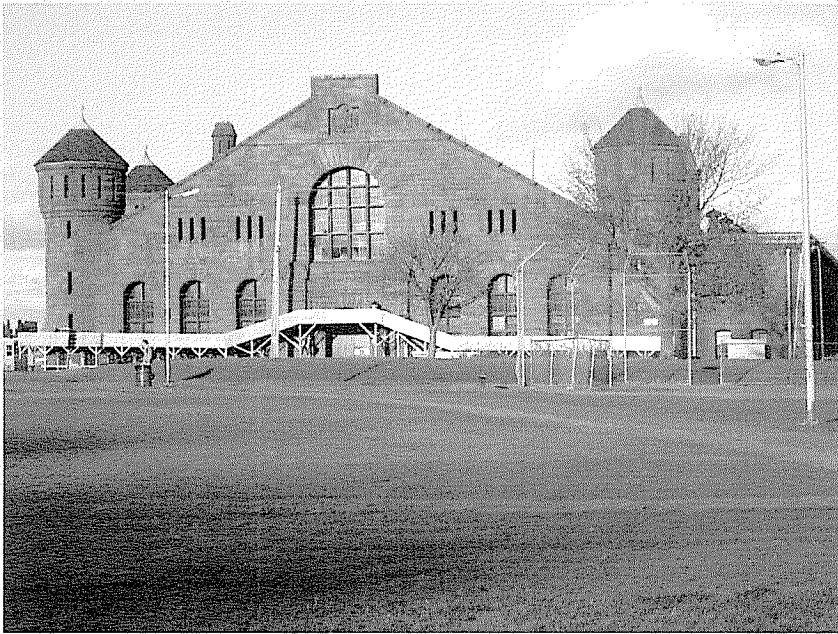

Views and Landmarks

Halifax North Common Master Plan