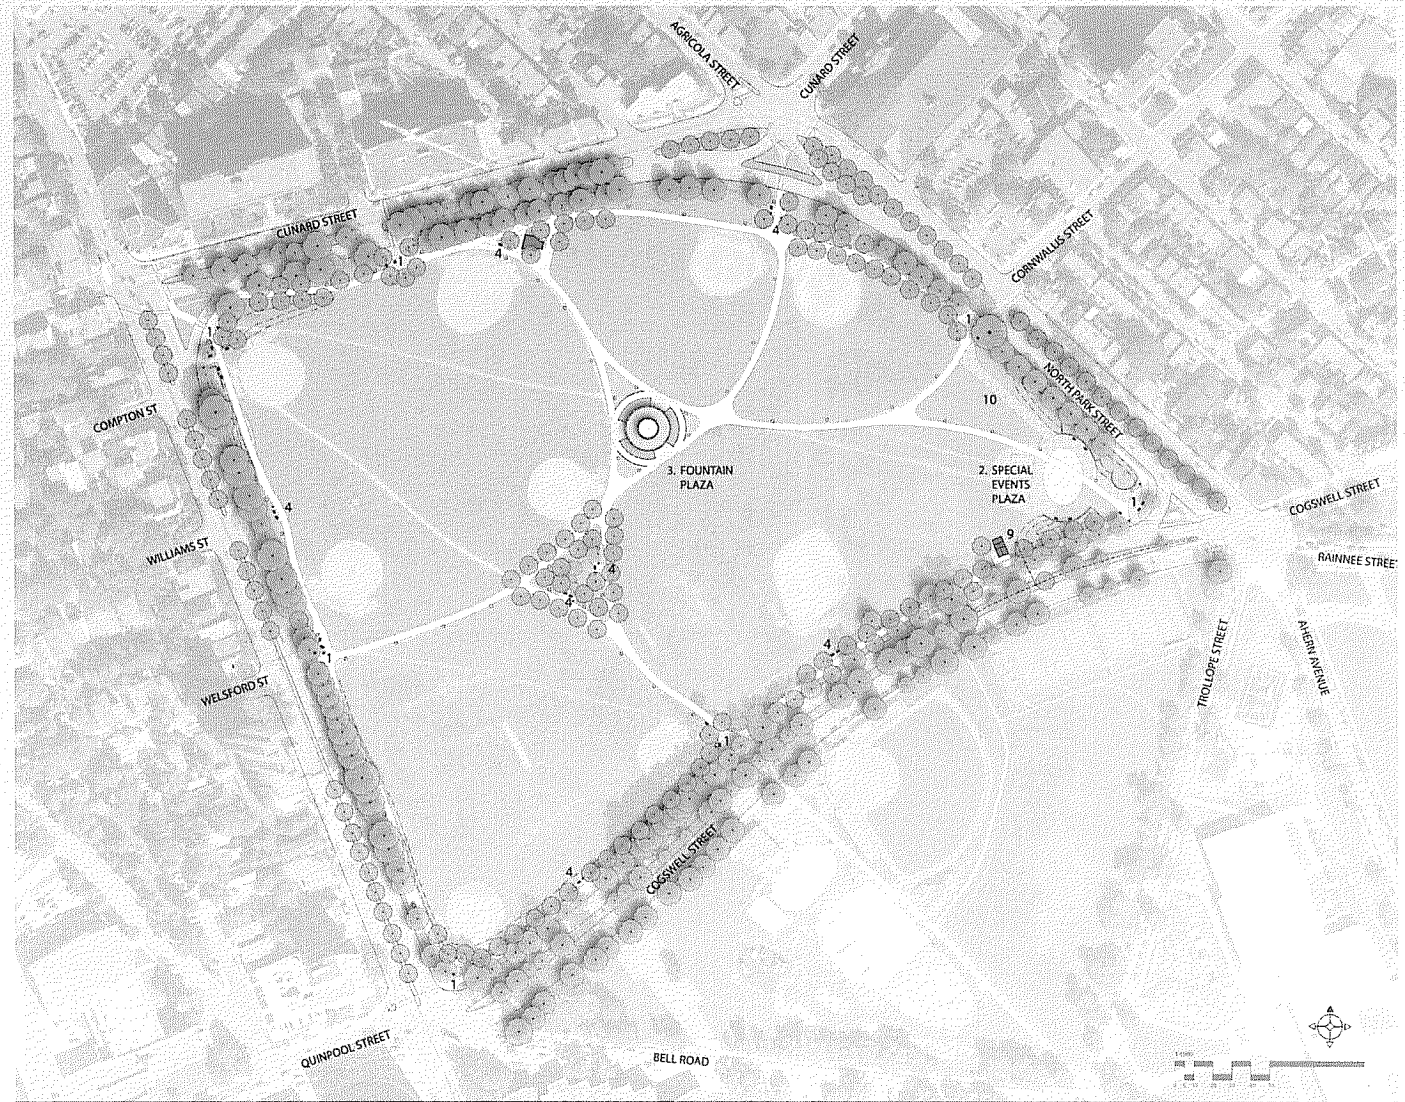

Public Art

Opportunities:

- Kiosks & Signage at Neighbourhood Entrances
- Special Lighting
- Light Pole Banners
- Plaza Paving

Halifax North Common – Key Features