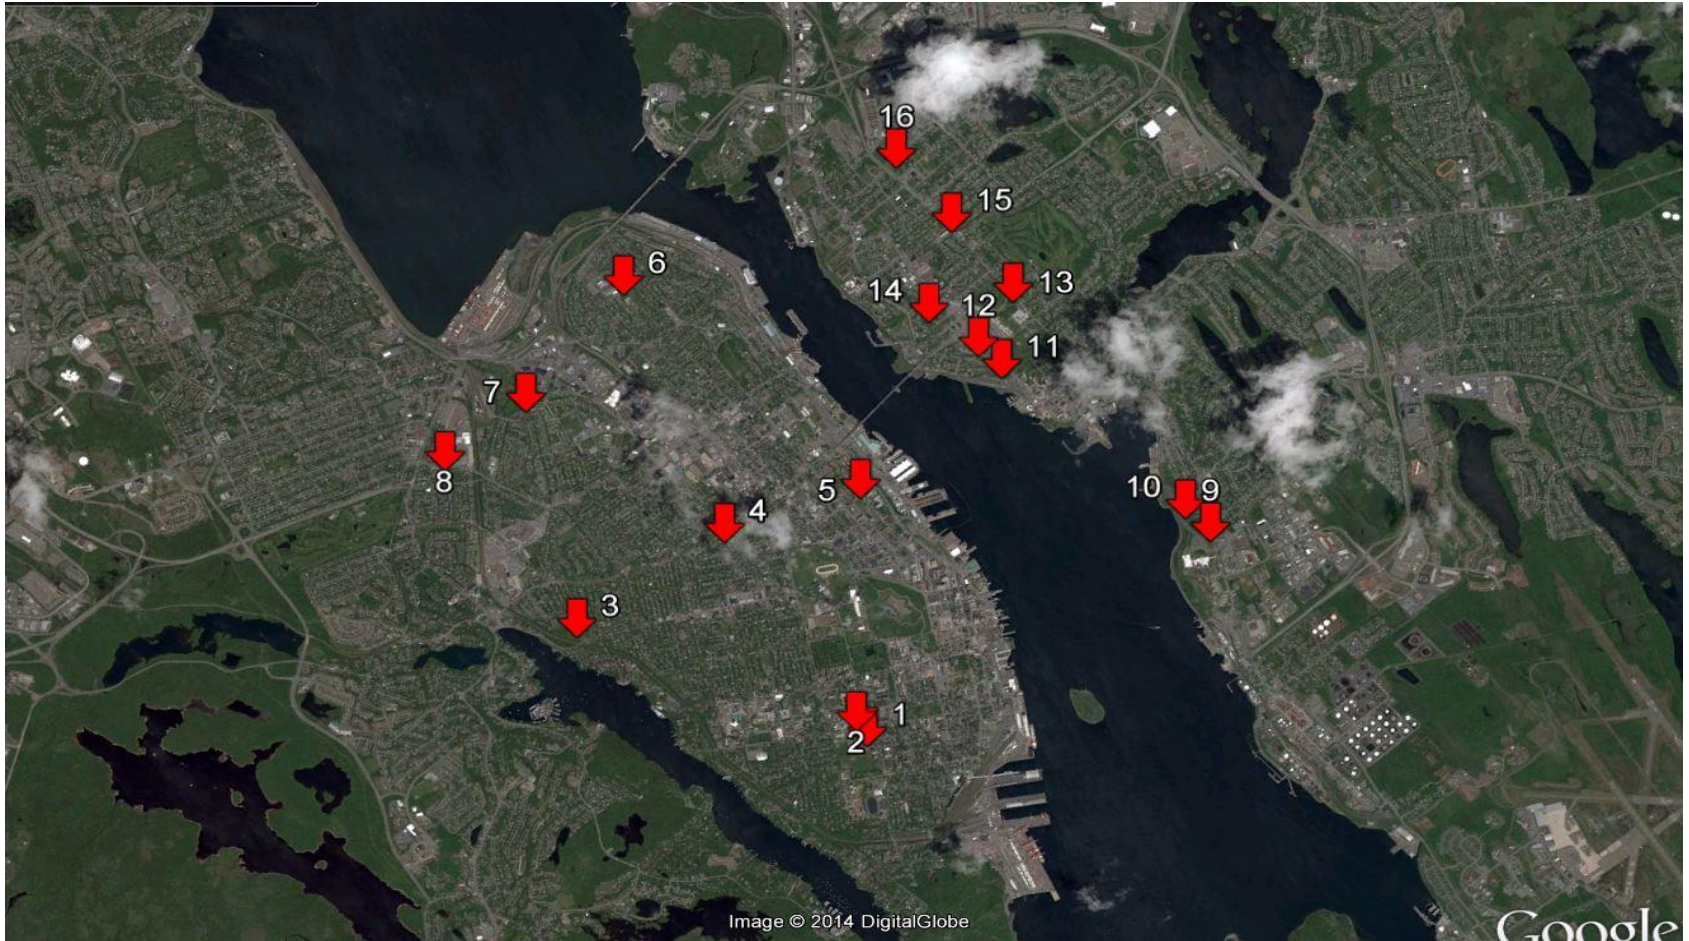

PROPOSED LOCATION FOR SERVICE DOG PARKS IN HALIFAX DARTMOUTH AREA

HALIFAX