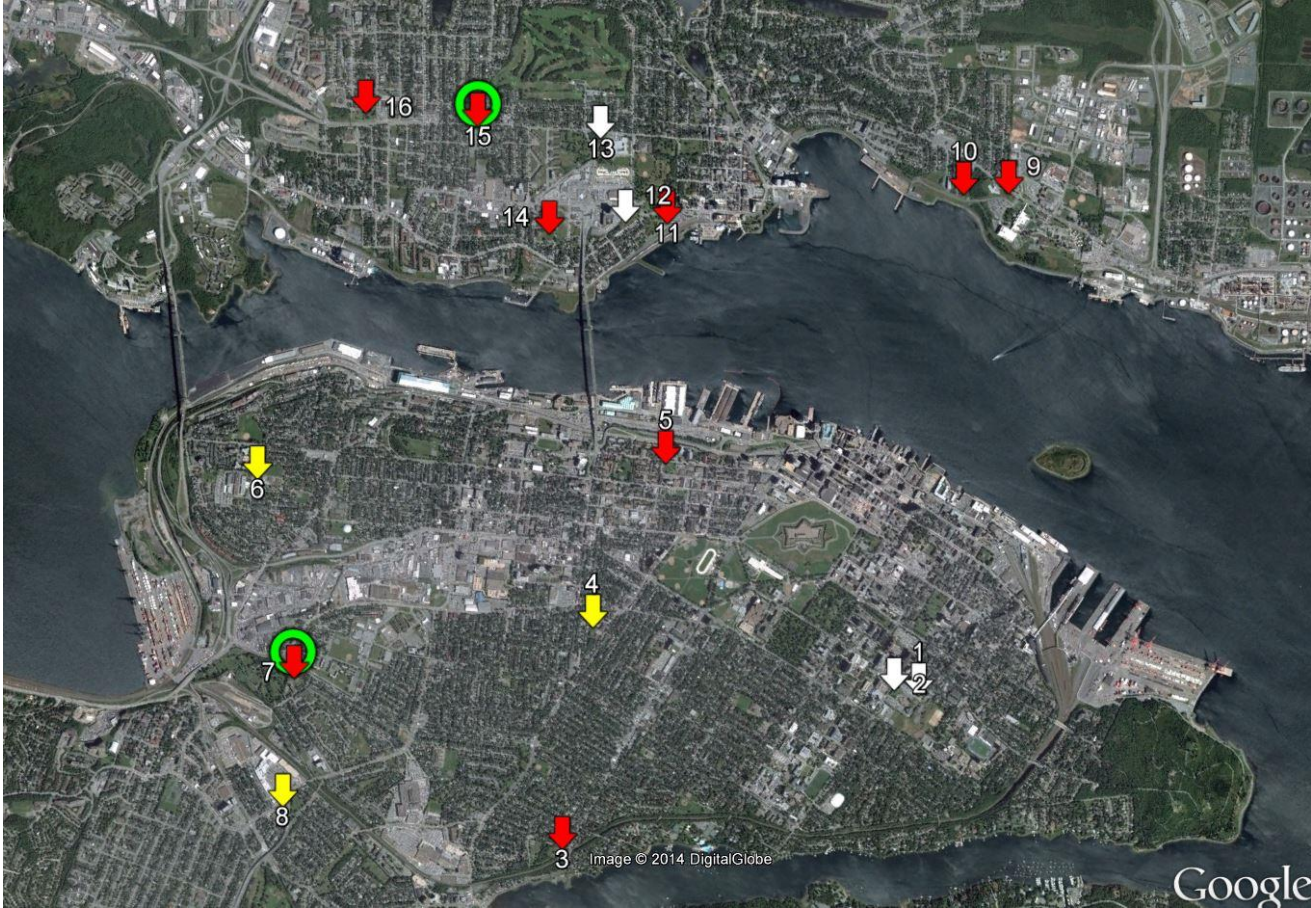

PROPOSED LOCATION FOR SERVICE DOG PARK IN HALIFAX DARTMOUTH AREA **REVISED**