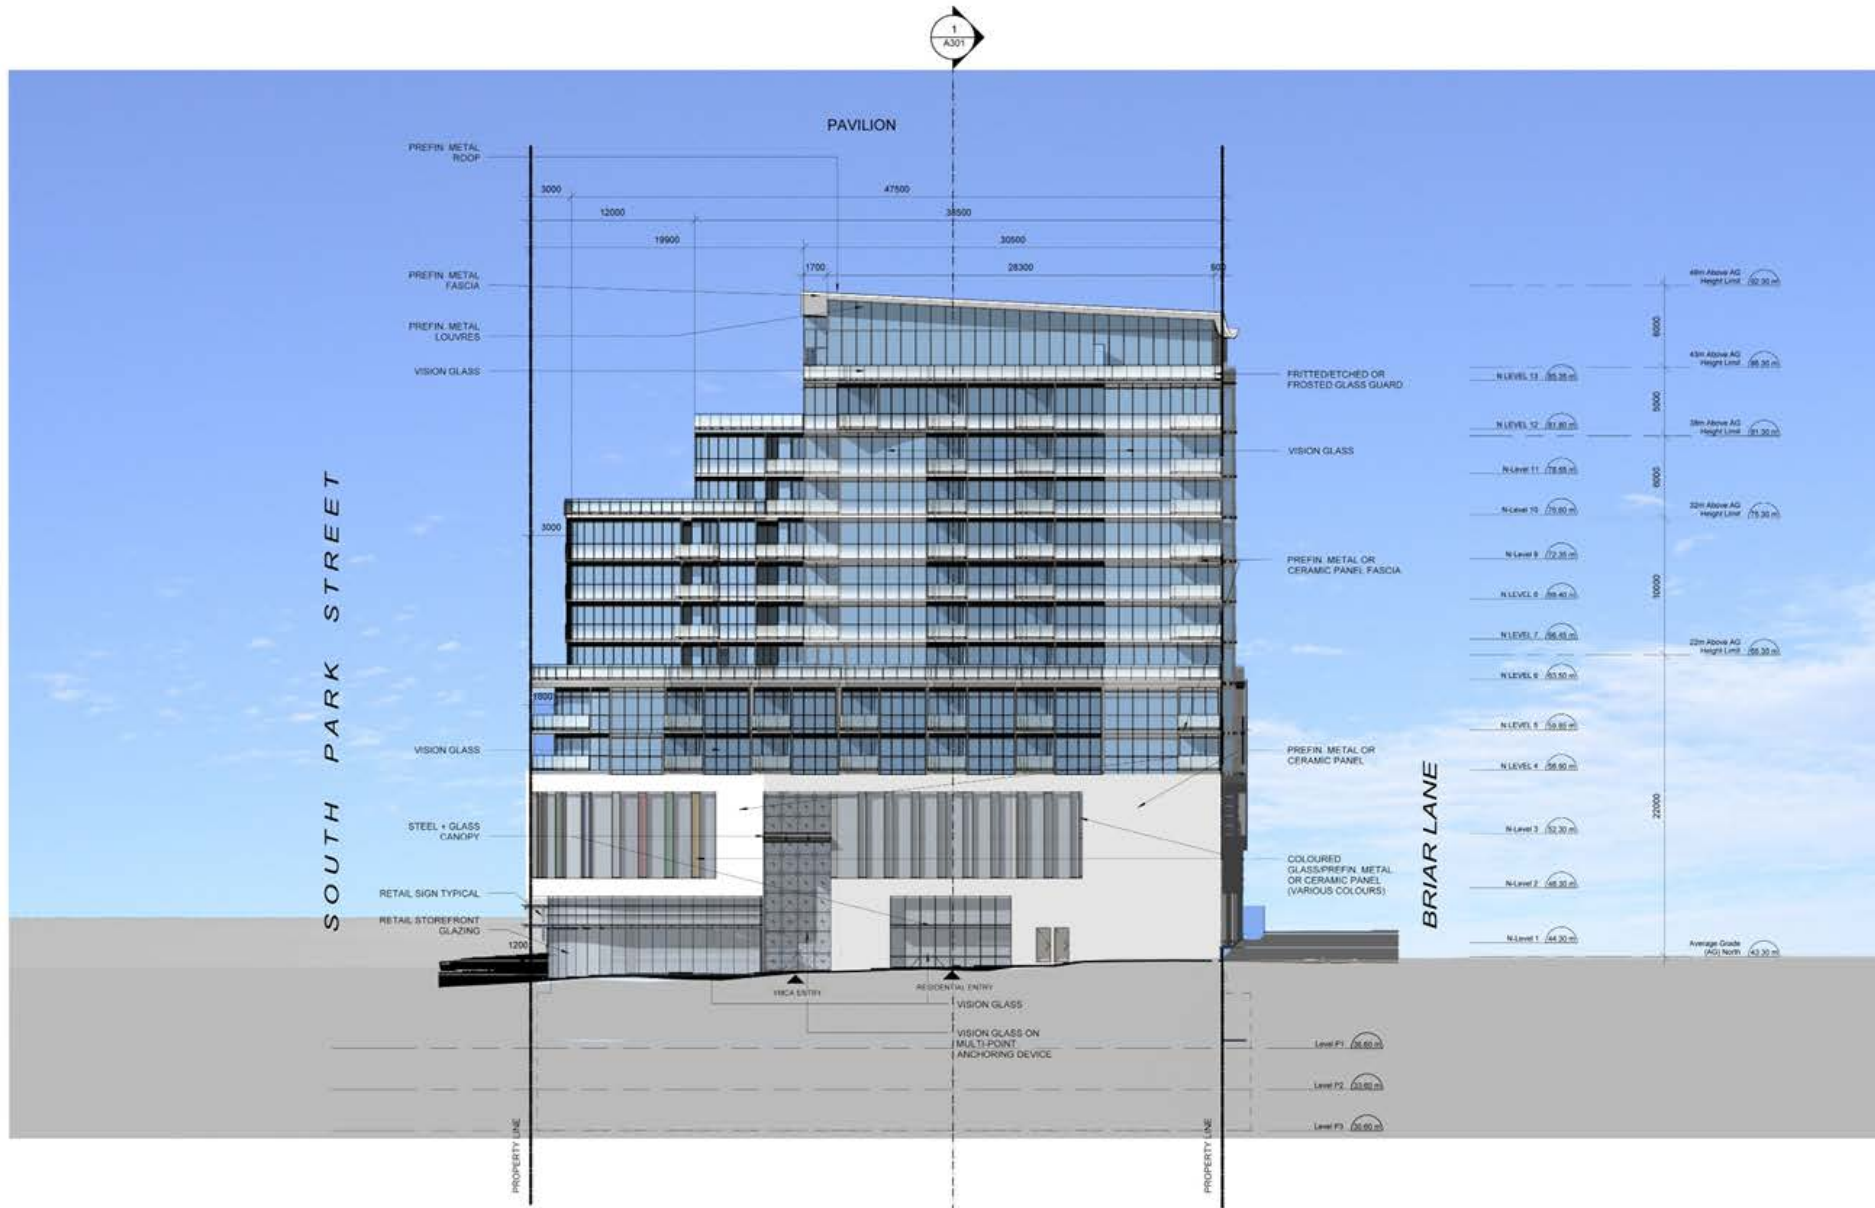

# SOUTH PARK- HALIFAX

JULY 9<sup>TH</sup>, 2015

STREAMLINER PROPERTIES FUND

VIEW FROM BELL ROAD

VIEW FROM INTERSECTION

SOUTH PARK LOOKING NORTH

LOOKING EAST TOWARDS ANNANDALE

VIEW OF CITADEL HILL

SACKVILLE LOOKING EAST

BRIAR LANE LOOKING SOUTH

ANNANDALE LOOKING WEST

SACKVILLE STREET

SACKVILLE STREET

SOUTH PARK STREET

SACKVILLE STREET

SOUTH PARK STREET

THE END