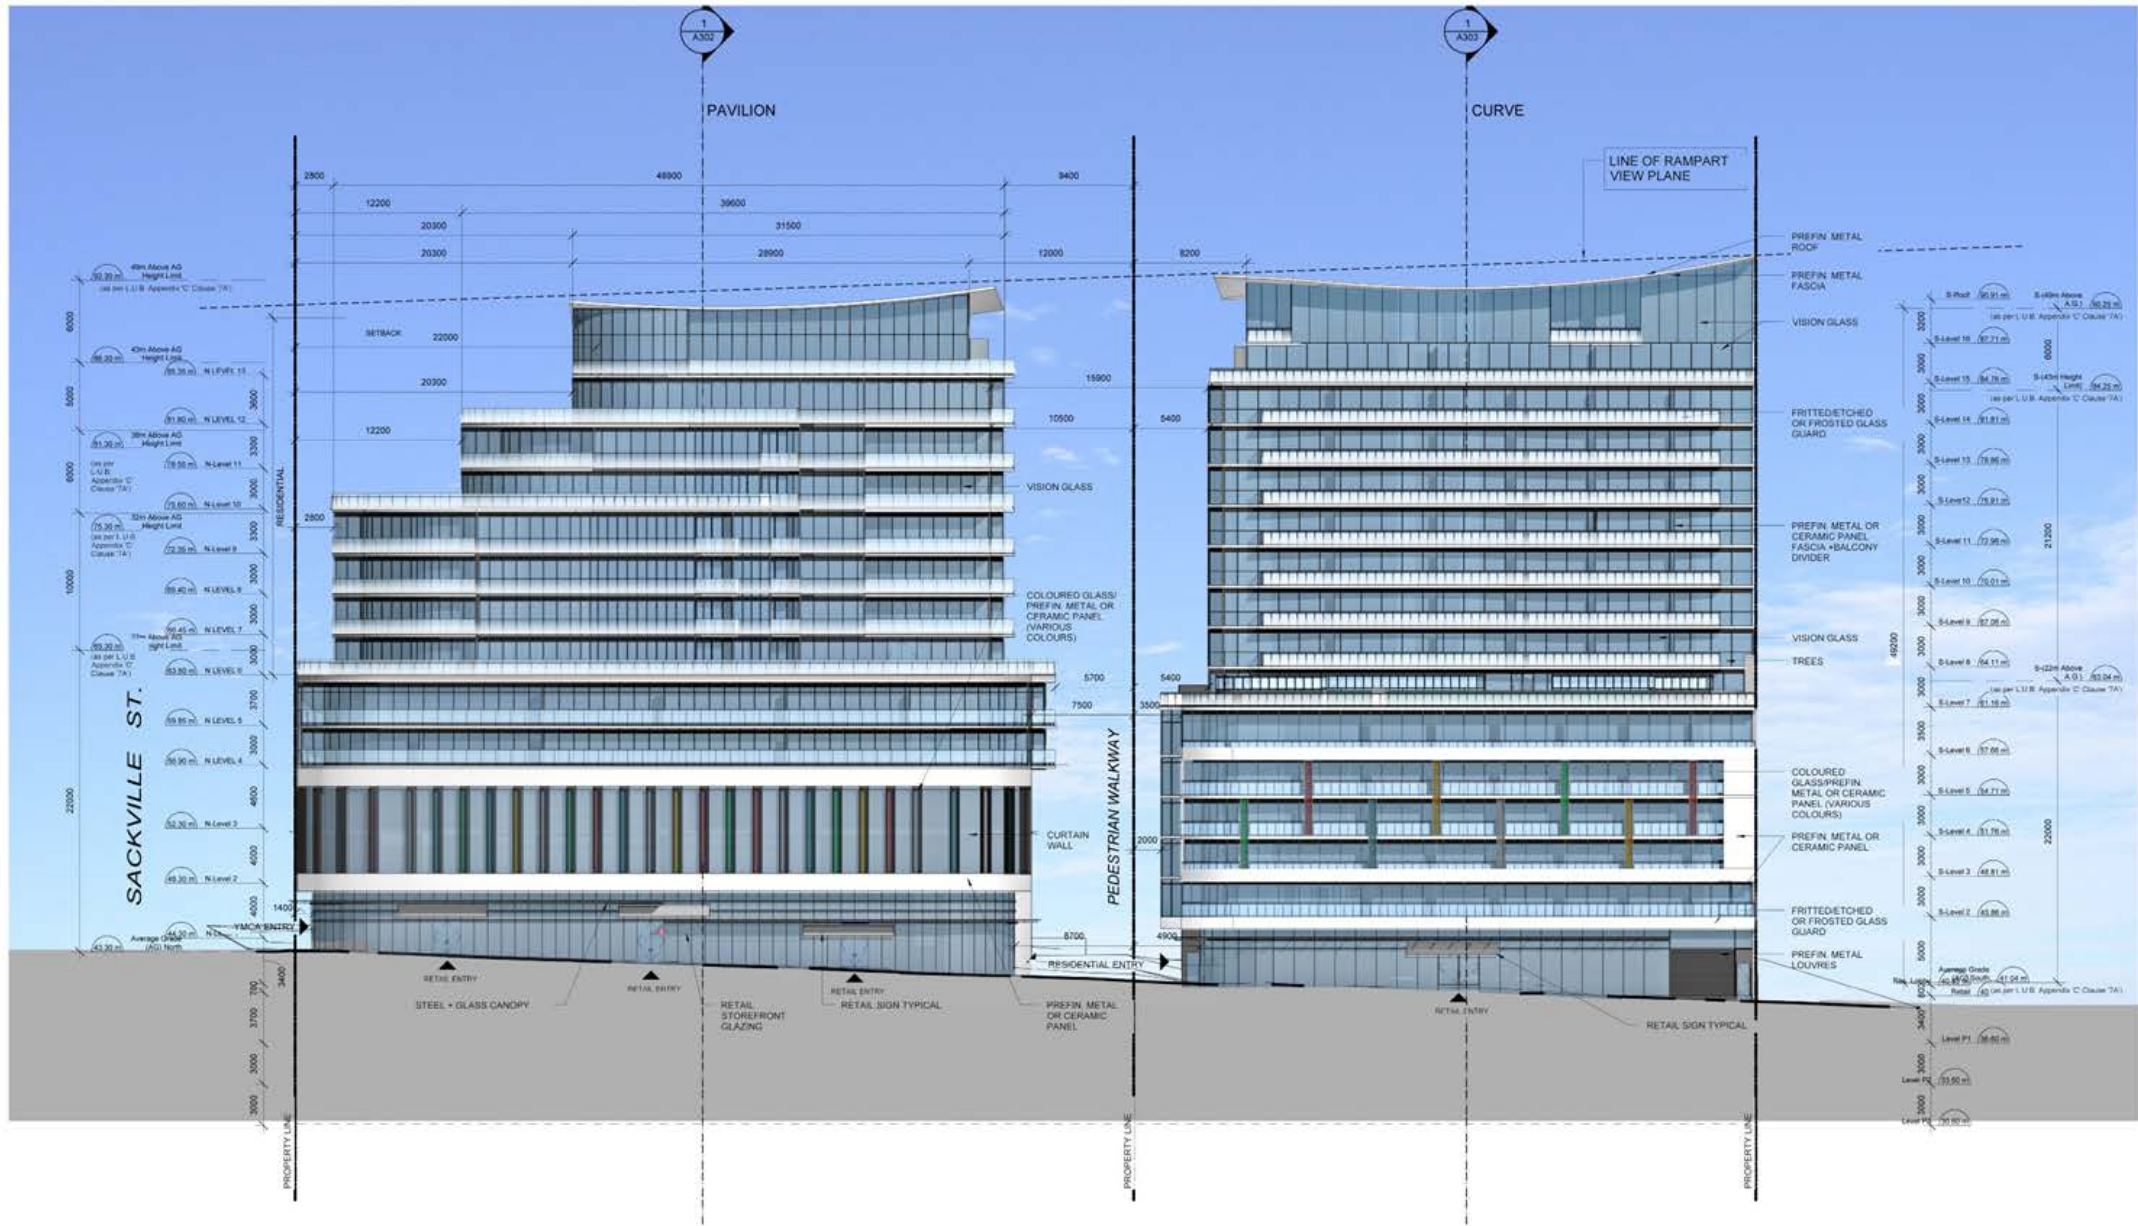

# SOUTH PARK- HALIFAX

JULY 9<sup>TH</sup>, 2015

STREAMLINER PROPERTIES FUND

VIEW FROM BELL ROAD

VIEW FROM INTERSECTION

SOUTH PARK LOOKING NORTH

LOOKING EAST TOWARDS ANNANDALE

VIEW OF CITADEL HILL

SACKVILLE LOOKING EAST

BRIAR LANE LOOKING SOUTH

ANNANDALE LOOKING WEST

SACKVILLE STREET

SACKVILLE STREET

SOUTH PARK STREET

SACKVILLE STREET

SOUTH PARK STREET

THE END