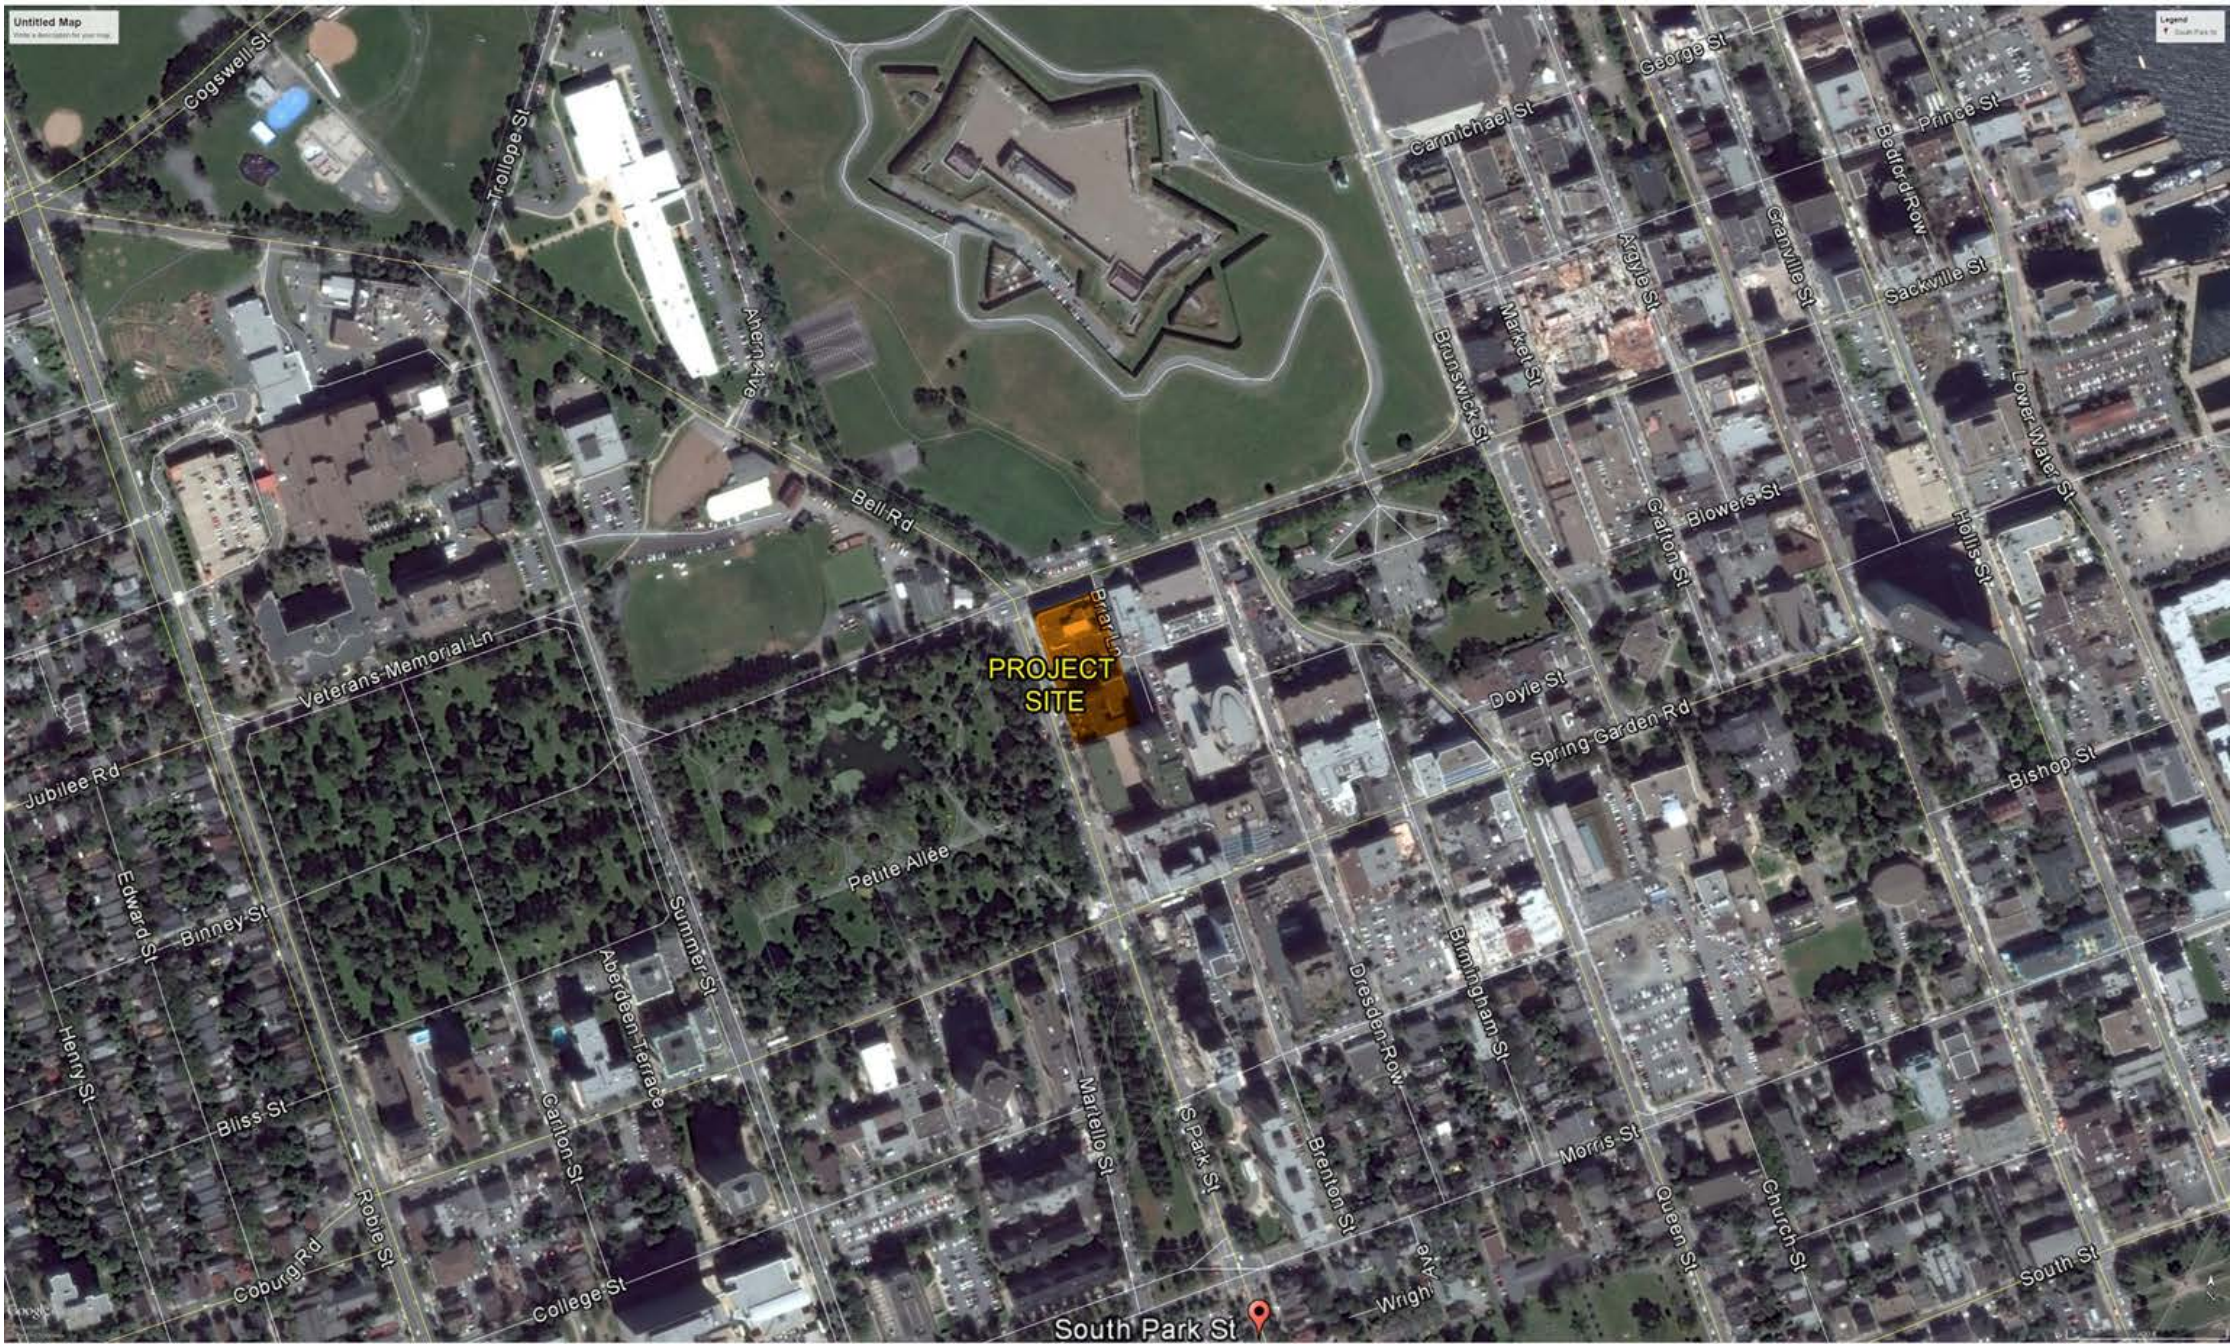

# SOUTH PARK- HALIFAX

JULY 9<sup>TH</sup>, 2015

STREAMLINER PROPERTIES FUND

VIEW FROM BELL ROAD

VIEW FROM INTERSECTION

SOUTH PARK LOOKING NORTH

LOOKING EAST TOWARDS ANNANDALE

VIEW OF CITADEL HILL

SACKVILLE LOOKING EAST

BRIAR LANE LOOKING SOUTH

ANNANDALE LOOKING WEST

SACKVILLE STREET

SACKVILLE STREET

SOUTH PARK STREET

SACKVILLE STREET

SOUTH PARK STREET