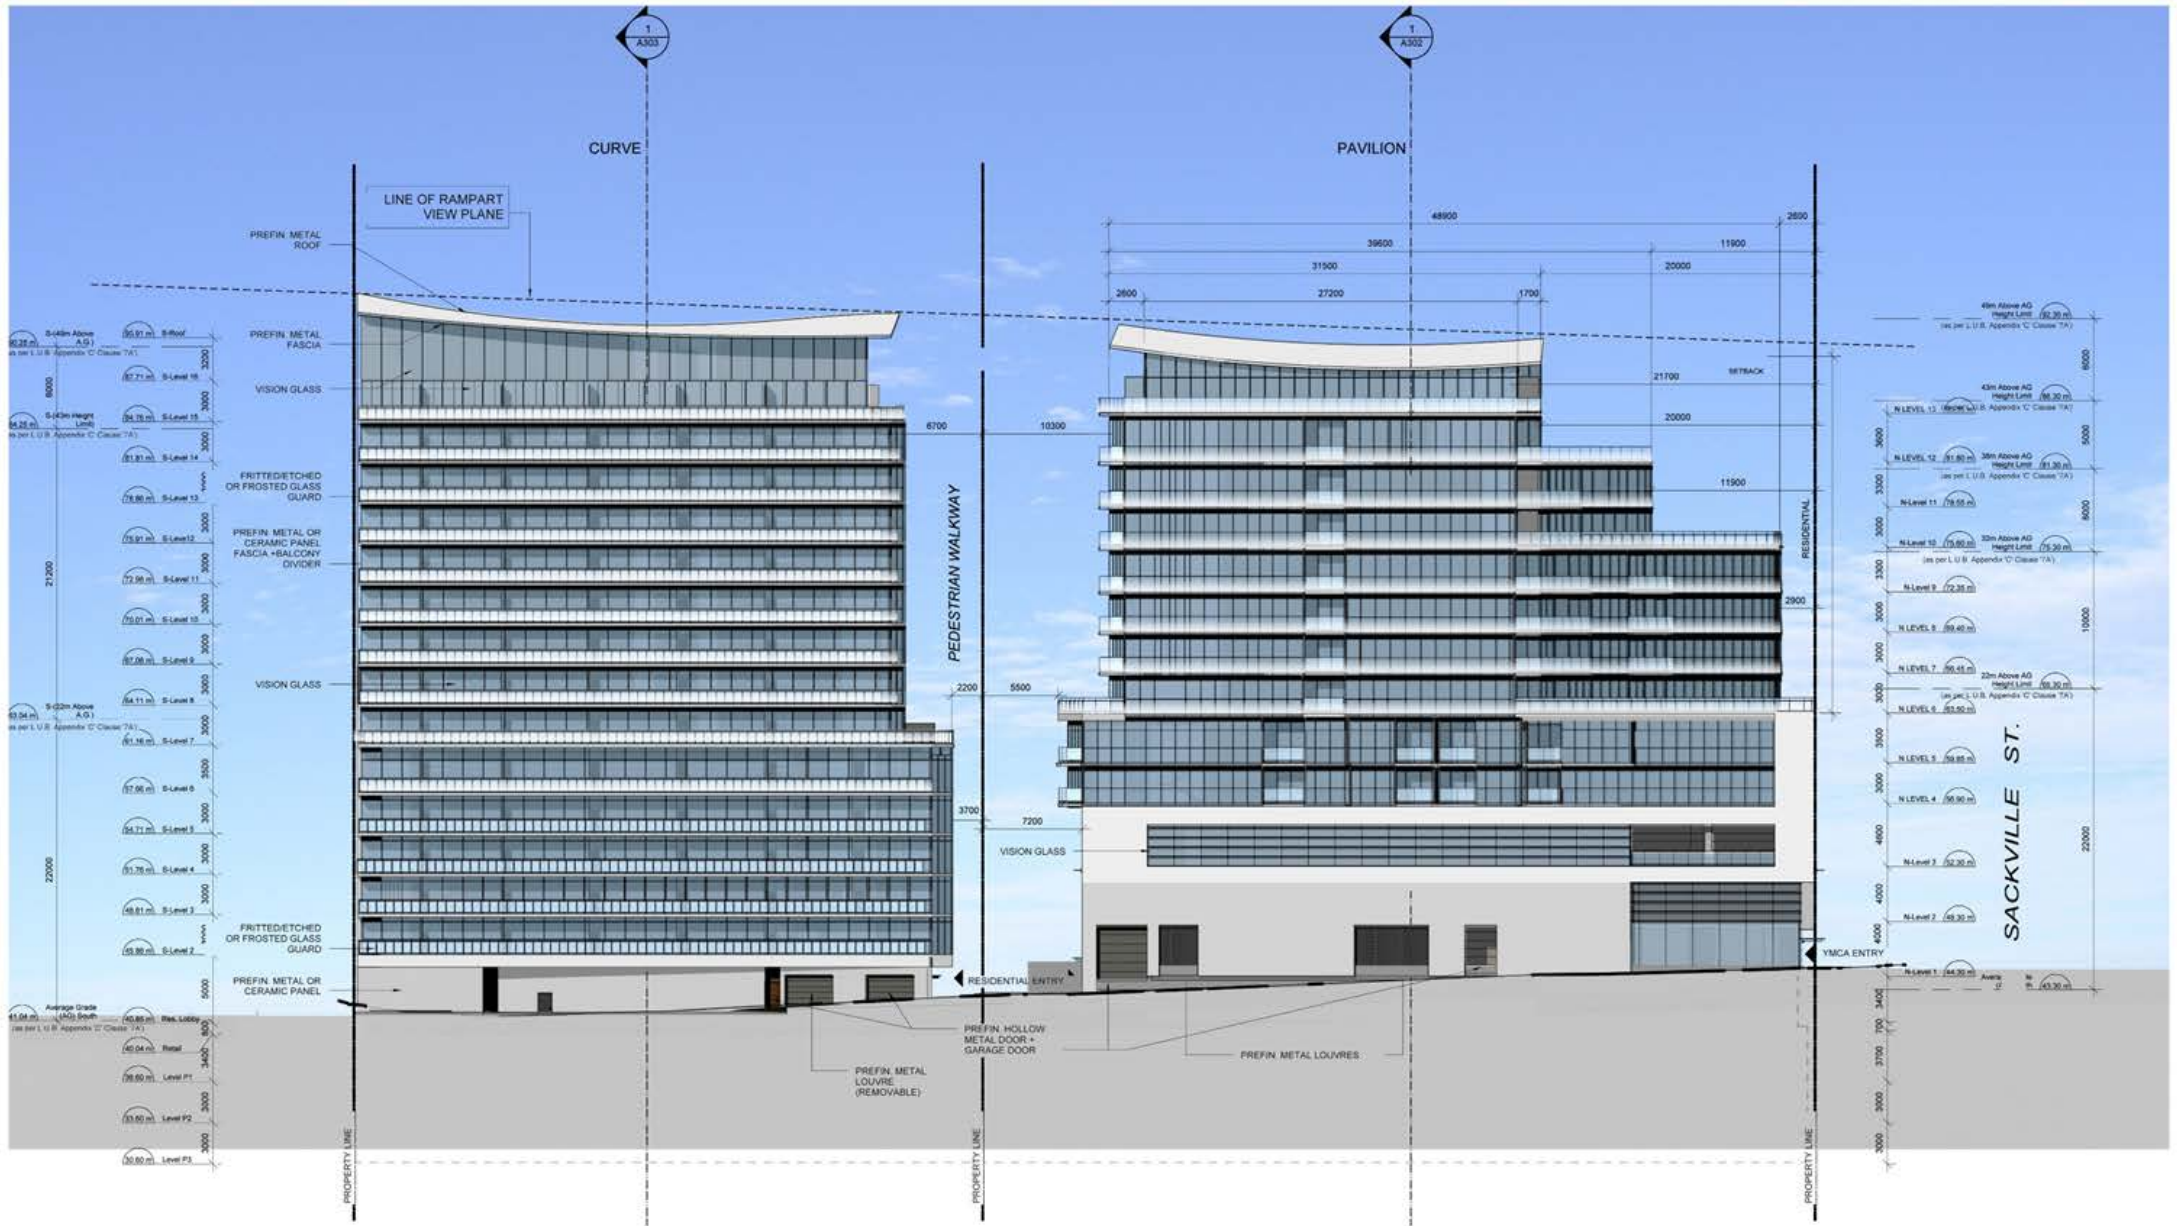

# SOUTH PARK- HALIFAX

JULY 9<sup>TH</sup>, 2015

STREAMLINER PROPERTIES FUND

VIEW FROM BELL ROAD

VIEW FROM INTERSECTION

SOUTH PARK LOOKING NORTH

LOOKING EAST TOWARDS ANNANDALE

VIEW OF CITADEL HILL

SACKVILLE LOOKING EAST

BRIAR LANE LOOKING SOUTH

ANNANDALE LOOKING WEST

SACKVILLE STREET

SACKVILLE STREET

SOUTH PARK STREET

SACKVILLE STREET

SOUTH PARK STREET

THE END