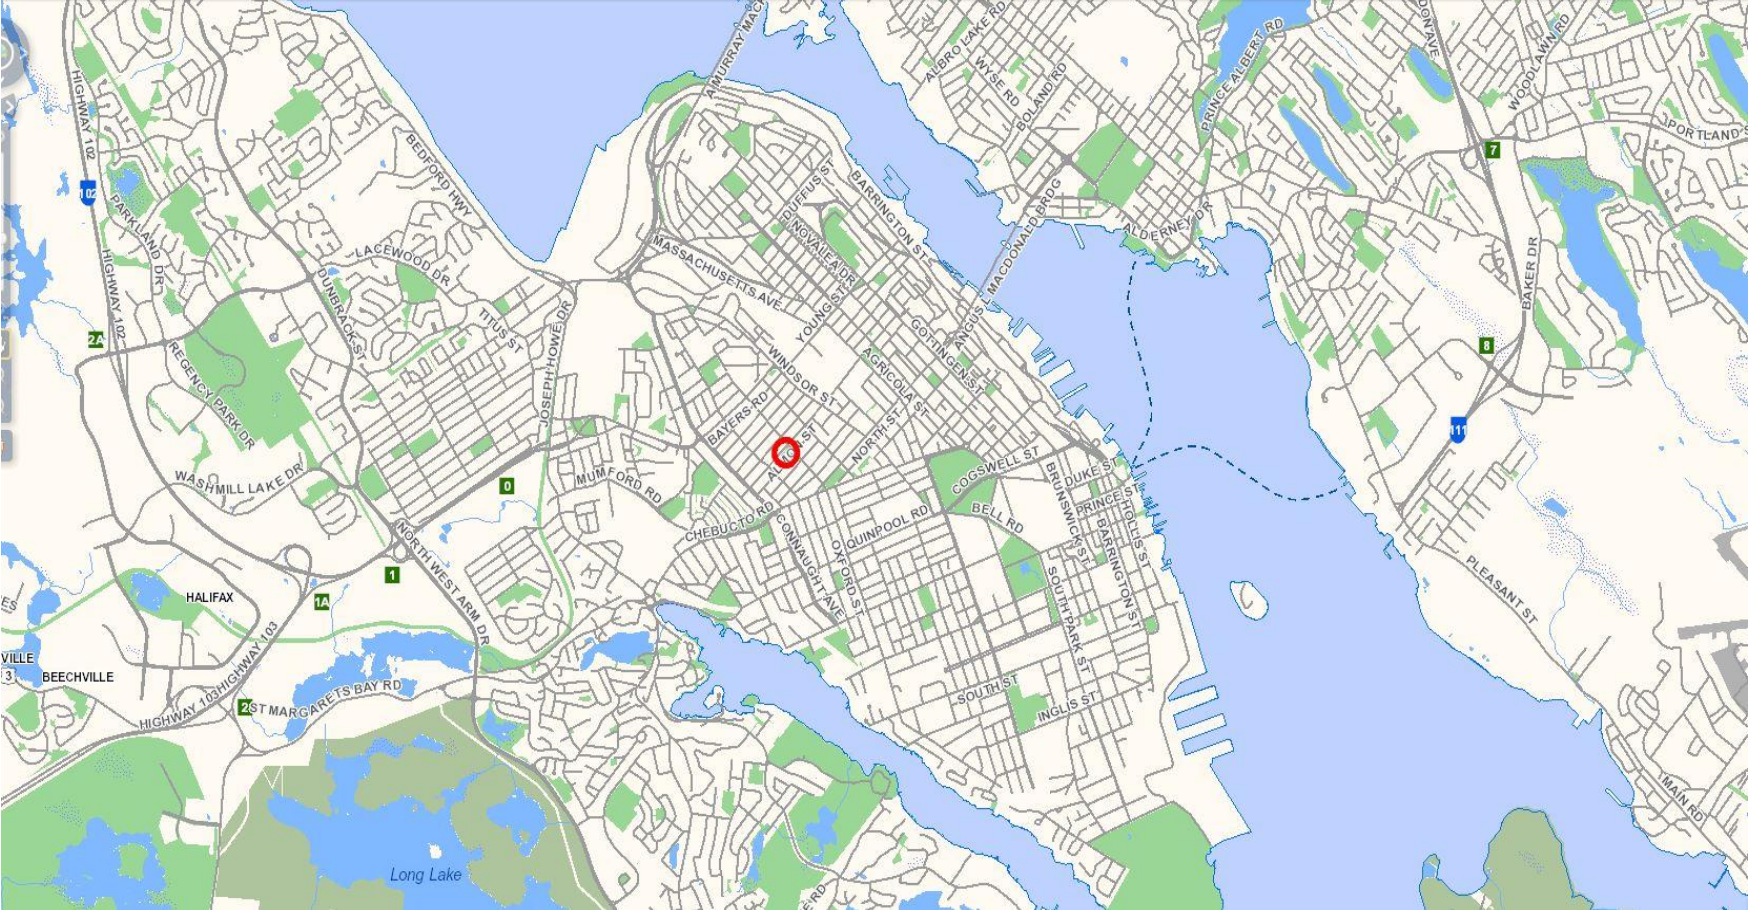

ARDMORE PARK MUNICIPAL CONTEXT