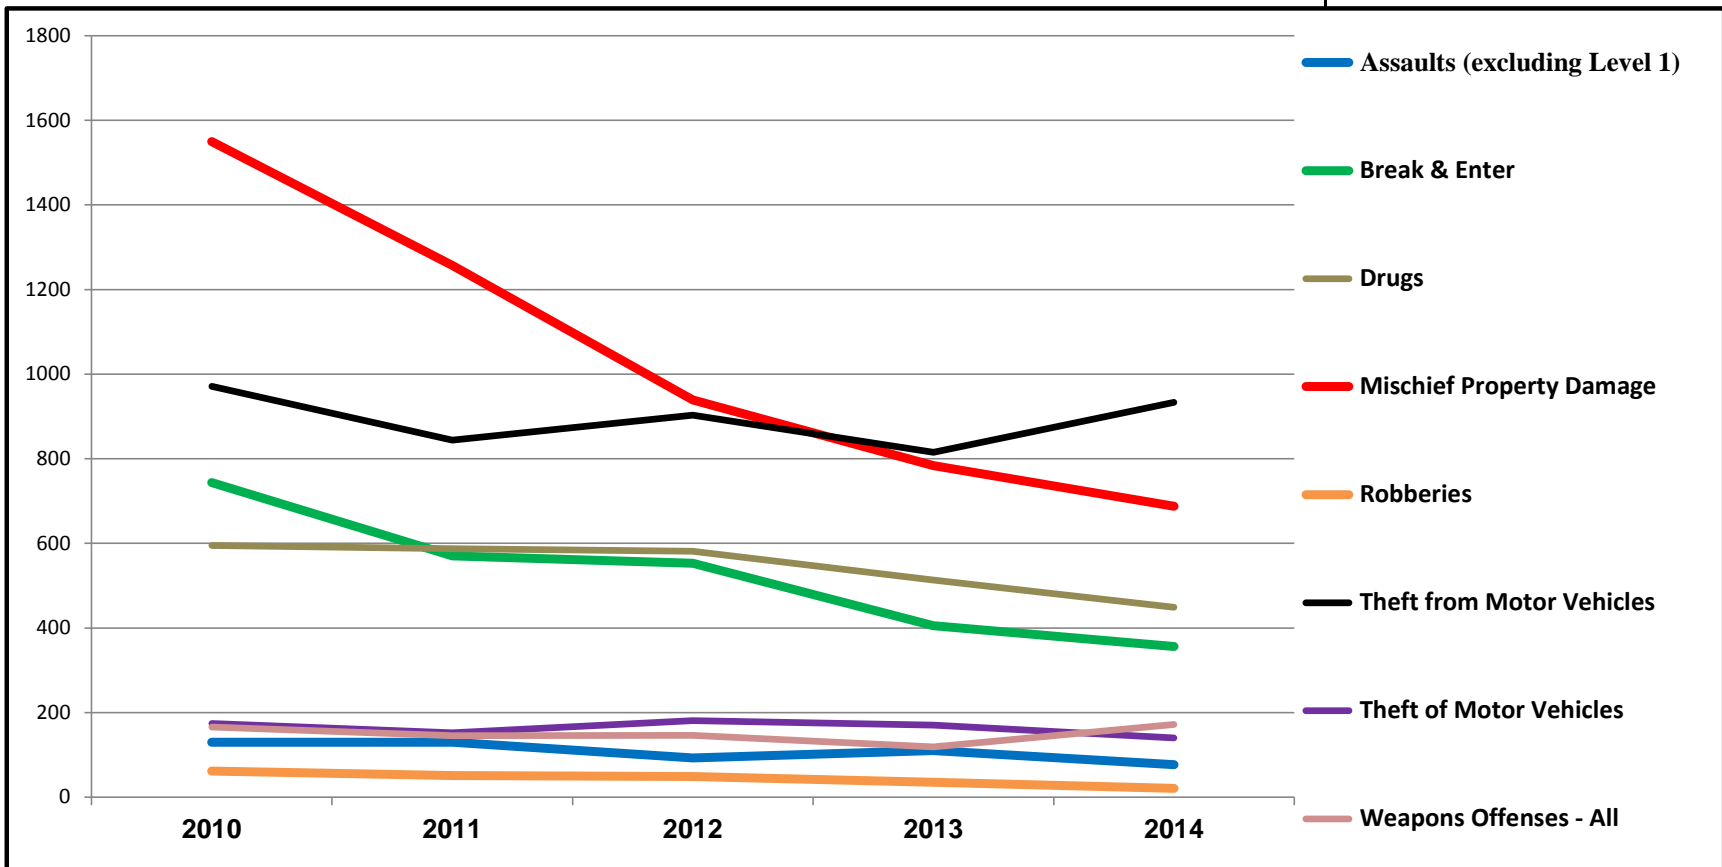

January - December 2010 - 2011 - 2012 - 2013 - 2014

Summary

Comstat Crime Stats

	2010	2011	2012	2013	2014
Assaults (excluding Level 1)	130	130	93	110	77
Break & Enter	744	570	553	405	356
Drugs	595	587	581	513	449
Mischief Property Damage	1550	1257	939	784	688
Robberies	62	51	49	35	21
Theft from Motor Vehicles	971	844	903	815	933
Theft of Motor Vehicles	174	152	181	170	140
Weapons Offenses - All	166	145	146	119	172

Halifax District continues to see record low Comstat numbers on it's targeted Crime types. For the second Comstat in a row in 2015 there were no significant Crime Hotspots in the RCMP District. The Comstat model has contributed to a reduction in targeted crime for the 5th year in a row across the District.

Hfx. District - Board of Police Commissioner's Dashboard - February 9th, 2015

January 2015 - Comstats

Summary

The above two Road Safety Maps show a particular stretch of roadway in Lower Sackville that had multiple road safety events in a three week period. The first map above had 30 plus road safety events including pedestrian incidents. The second map after three weeks of proactive work saw seventeen total road safety events. The District continues to monitor road safety and targeted enforcement very closely.