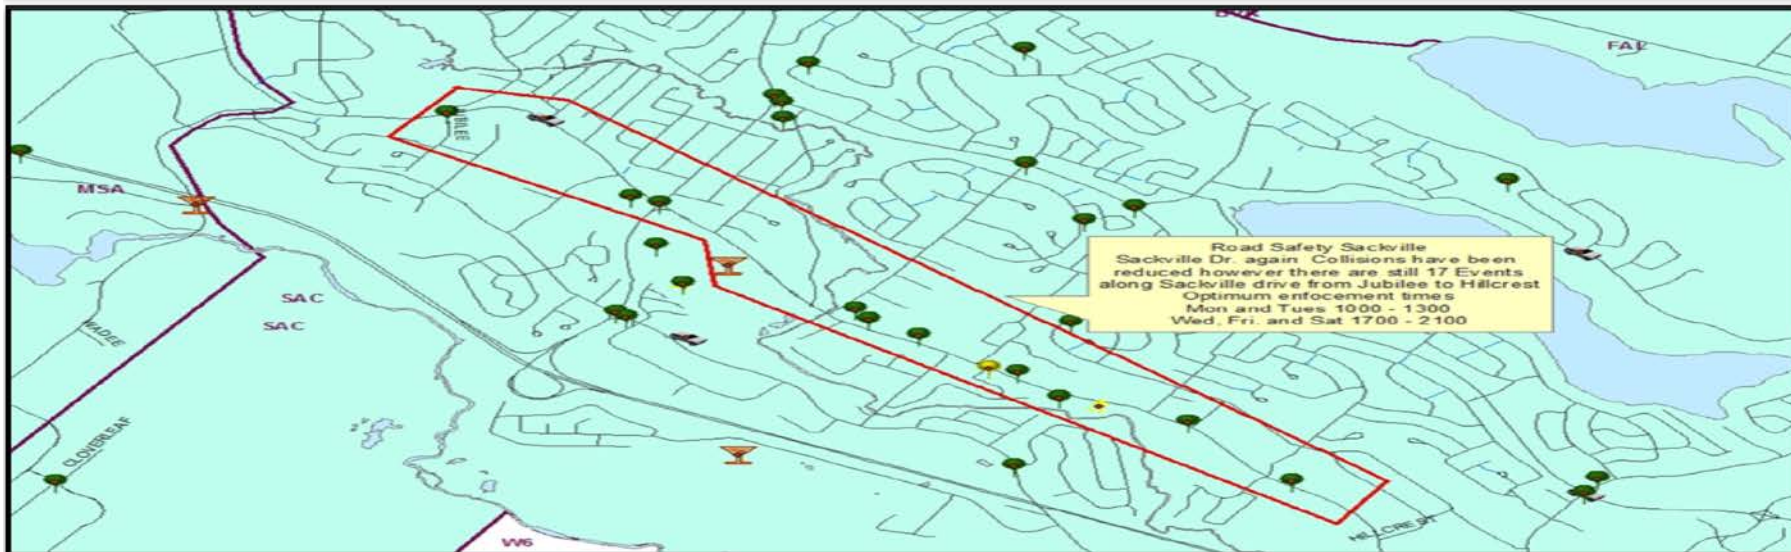

Hfx. District - Board of Police Commissioner's Dashboard - February 9th, 2015

January 2015 - Comstats

Summary

The above two Road Safety Maps show a particular stretch of roadway in Lower Sackville that had multiple road safety events in a three week period. The first map above had 30 plus road safety events including pedestrian incidents. The second map after three weeks of proactive work saw seventeen total road safety events. The District continues to monitor road safety and targeted enforcement very closely.